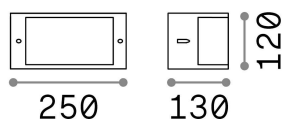

## Outdoor - Wall lamps

<b>Ean</b>	8021696092409
<b>Item</b>	REX-1 AP1 ANTRACITE
<b>Installation</b>	Wall lamps
<b>Guarantee</b>	5 years
<b>Gross weight</b>	0.8 kg
<b>Volume</b>	0.00648 m <sup>3</sup>

## Technical info

<b>Net weight</b>	0.6 kg
<b>Insulation class</b>	I
<b>Protection index</b>	IP44
<b>Compliance</b>	CE
<b>Operating temperature</b>	-
<b>Full load efficiency</b>	X
<b>Dimmer</b>	Determined by the light bulb
<b>Power output</b>	220-240 V AC
<b>Power supply</b>	Not required